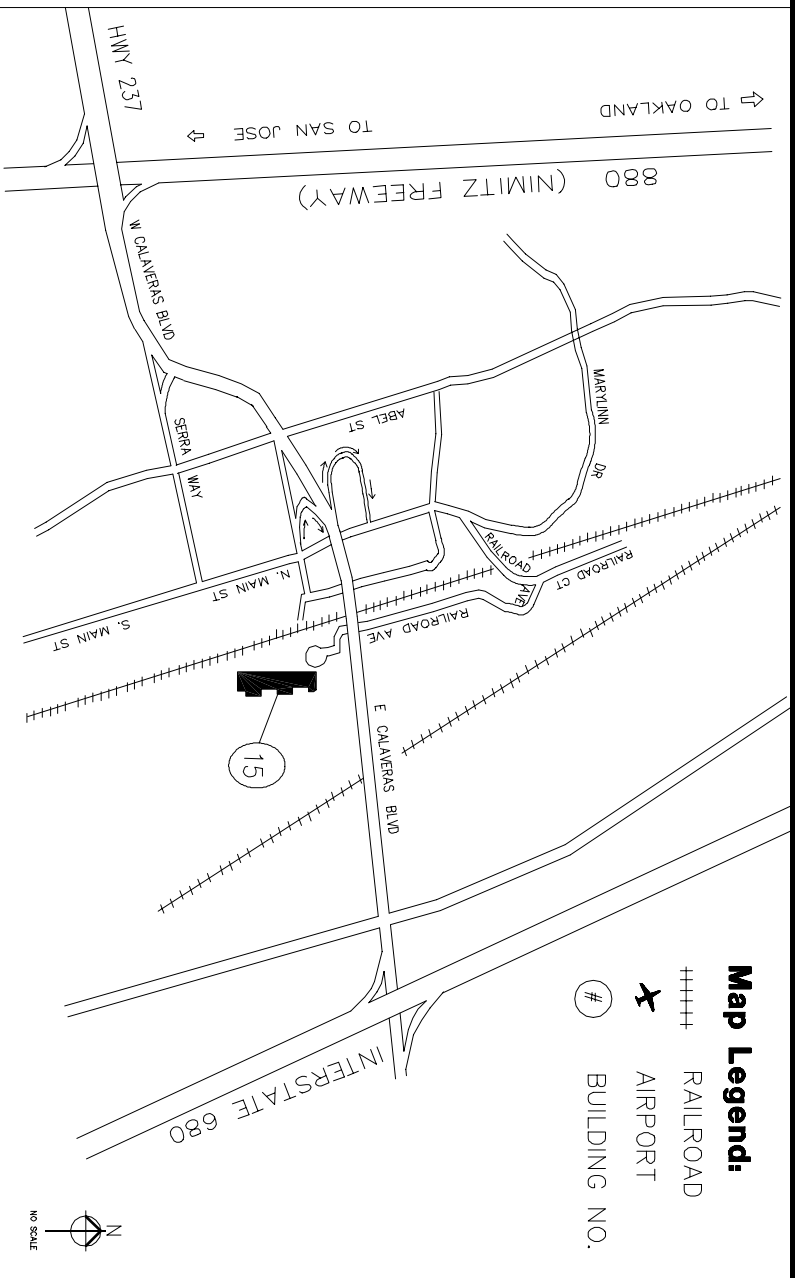

## BAY AREA MAP

## VICINITY MAP

**Building Address:** 80 RAILROAD AVE, MILPITAS, CA. 95035

**Driving Directions to MIL15.**

From US101:

- Take 237 E. towards Alviso/Milpitas
- Stay on 237 E. for about 7 miles
- 237 E. becomes Calaveras Blvd.
- Stay on the right lane to turn onto Serra Way
- Turn left at N. Main St.
- Turn slightly right onto Railroad Ave.
- Railroad Ave turns sharply right
- MIL15 is at the end of Railroad Ave

From Interstate 680/280:

- Take Calaveras/237 W. exit towards Mountain View
- Bear right on Calaveras Blvd.
- Take the ramp on the right to Main St.
- Make a left onto N. Main St
- Turn slightly right onto Railroad Ave.
- Railroad Ave turns sharply right
- MIL15 is at the end of Railroad Ave