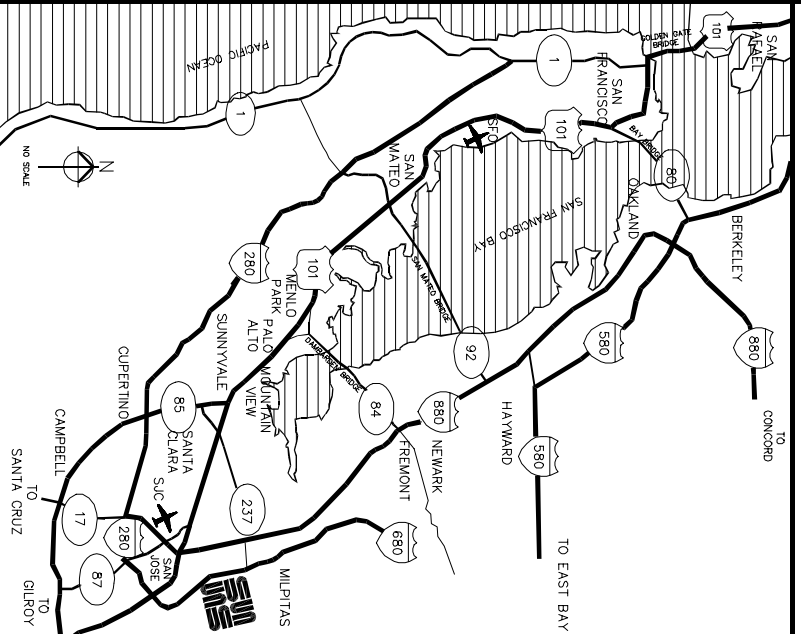

## BAY AREA MAP

## VICINITY MAP

**Building Address:** 80 RAILROAD AVE, MILPITAS, CA. 95035

**Driving Directions to MIL15.**

From US101:

- Take 237 E. towards Alviso/Milpitas
- Stay on 237 E. for about 7 miles
- 237 E. becomes Calaveras Blvd.
- Stay on the right lane to turn onto Serra Way
- Turn left at N. Main St.
- Turn slightly right onto Railroad Ave.
- Railroad Ave turns sharply right
- MIL15 is at the end of Railroad Ave

From Interstate 680/280:

- Take Calaveras/237 W. exit towards Mountain View
- Bear right on Calaveras Blvd.
- Take the ramp on the right to Main St.
- Make a left onto N. Main St
- Turn slightly right onto Railroad Ave.
- Railroad Ave turns sharply right
- MIL15 is at the end of Railroad Ave